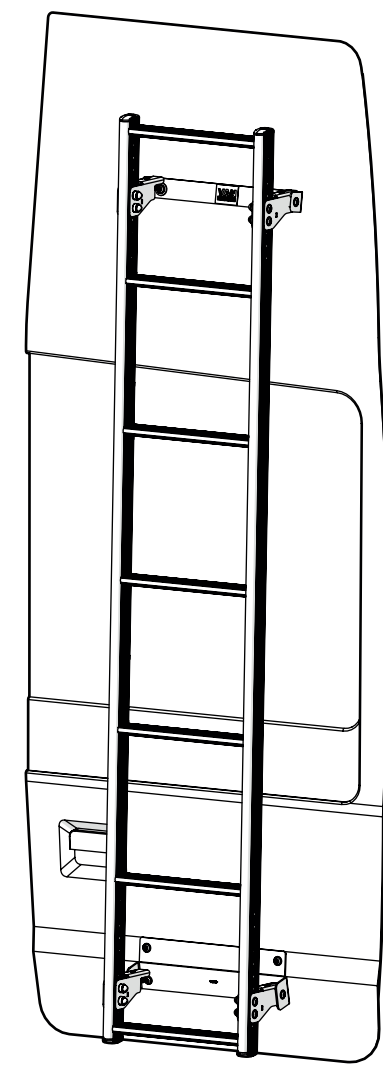

IN8413

ULTI Ladder

**THIS INSTRUCTION COVERS THE FOLLOWING MODELS
CHECK YOU ARE FITTING THE CORRECT MODEL BEFORE PROCEEDING**

VGL7-02

Ford Transit: 2000-2014
H3 - Twin Rear Doors

Customercare@van-guard.co.uk
UK +44 (0) 1392 368 351

19

20

21

22

23