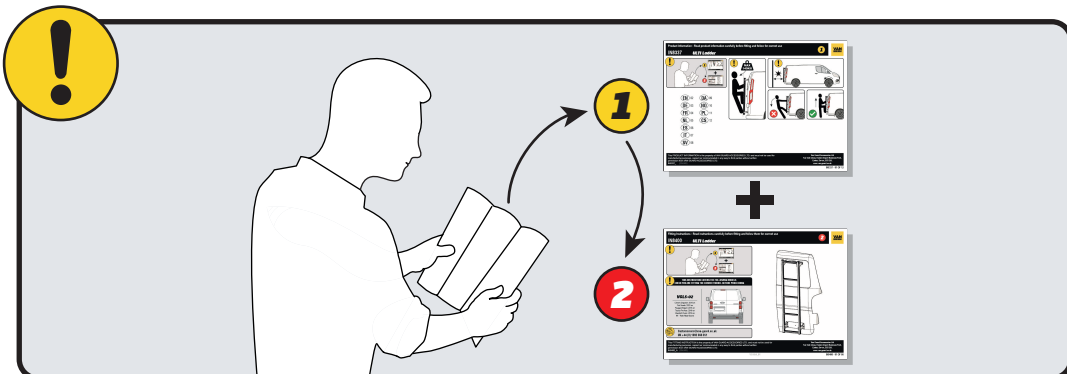

IN8413

ULTI Ladder

**THIS INSTRUCTION COVERS THE FOLLOWING MODELS
CHECK YOU ARE FITTING THE CORRECT MODEL BEFORE PROCEEDING**

VGL7-02

Ford Transit: 2000-2014
H3 - Twin Rear Doors

Customercare@van-guard.co.uk
UK +44 (0) 1392 368 351